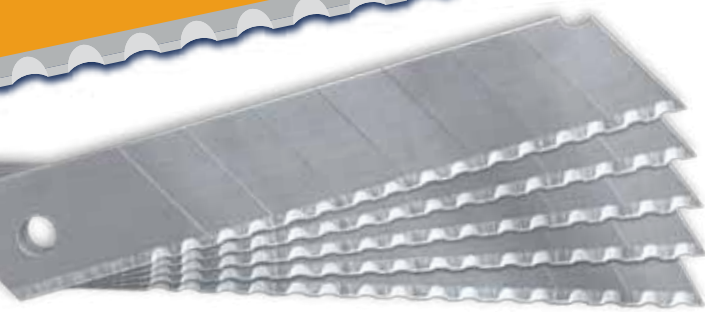

RAPID EDGE®

it's time for a change...™

Straight Just Isn't Cutting it™

2X Longer blade life*
2X Sharper

- Patented serrated design engages multiple cutting surfaces simultaneously.
- Reduces cutting friction, stays sharper, cuts faster and lasts longer than regular straight edge blades.
- Independent testing proved the Rapid Edge® blade superior in sharpness, lasting longer on everyday items such as carpet, nylon rope, asphalt shingles and drywall
- Award winning innovation including Handy Magazine and Popular Mechanics

Long-lasting Serrated Blades

Only From

Burlington,
 Ontario, Canada
 L7M 2T8

Tel: (905) 336.0553
 Fax: (905) 336.9303
 Email: sales@rapidtools.net

rapidtools.net

Available Configuration

9mm Serrated Snap-offs	10 Pack	RT00031
9mm Serrated Snap-offs	50 Pack	RT00042
18mm Serrated Snap-offs	10 Pack	RT00043
18mm Serrated Snap-offs	50 Pack	RT00044
25mm Serrated Snap-offs	10 Pack	RT00047
25mm Serrated Snap-offs	20 Pack	RT00048

Serrated Snap-Off
 Blades