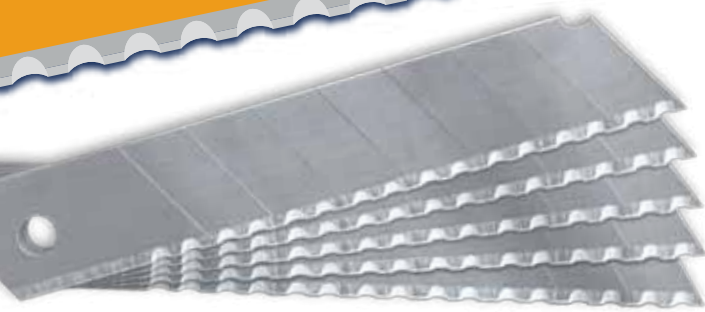

## Straight Just Isn't Cutting it™

**2X Longer blade life\***  
**2X Sharper**

- Patented serrated design engages multiple cutting surfaces simultaneously.
- Reduces cutting friction, stays sharper, cuts faster and lasts longer than regular straight edge blades.
- Independent testing proved the Rapid Edge® blade superior in sharpness, lasting longer on everyday items such as carpet, nylon rope, asphalt shingles and drywall
- Award winning innovation including Handy Magazine and Popular Mechanics